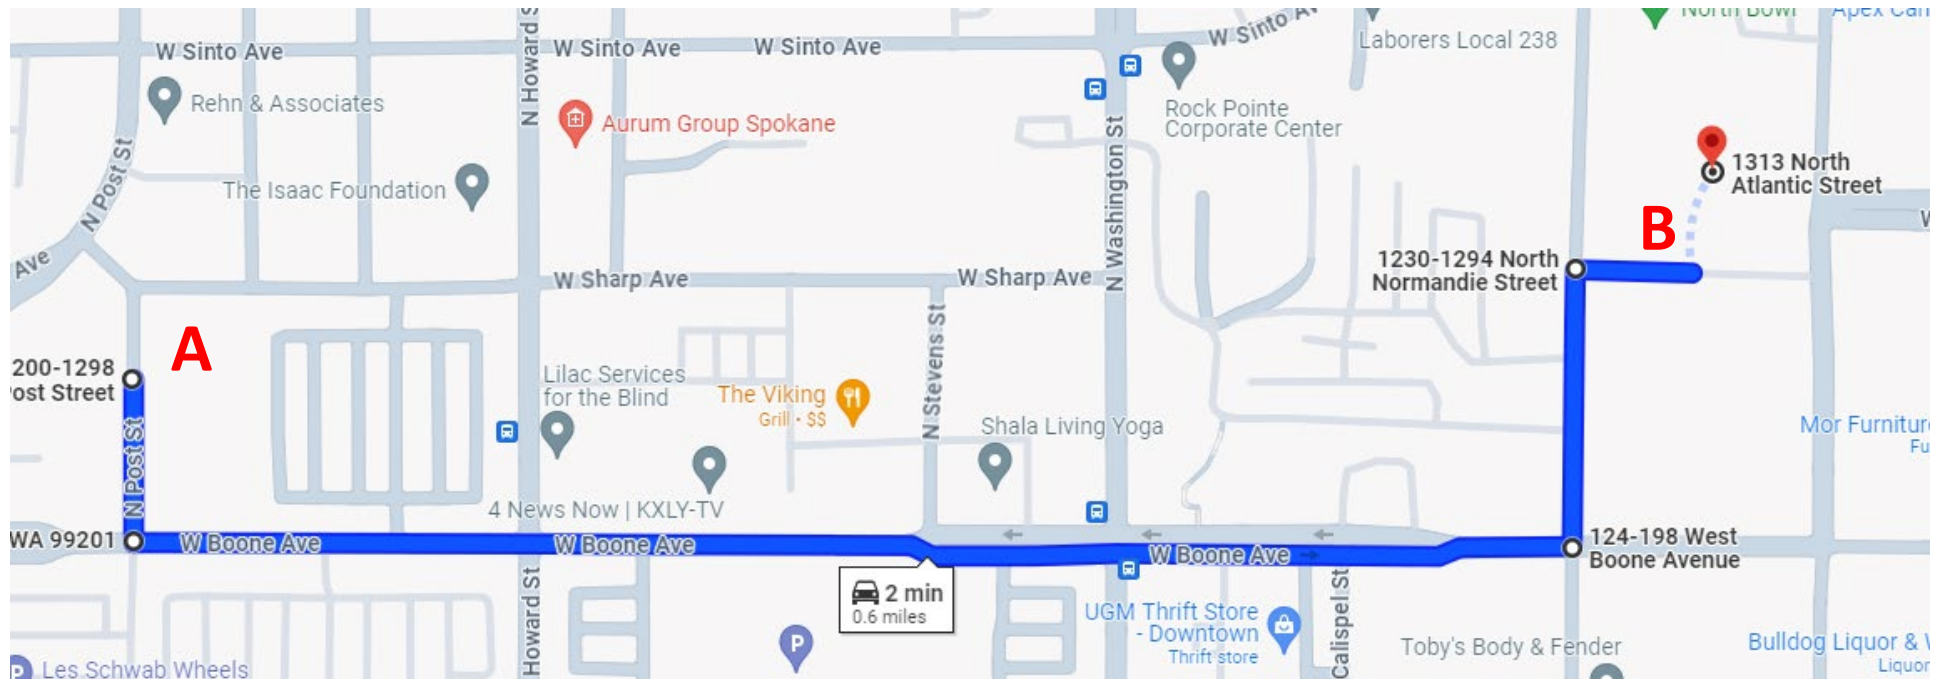

ALTCEW 1313 NORTH ATLANTIC STREET, SUITE 3000 DIRECTIONS

From ALTCEW's Former Post Street Location (1222 North Post Street)

Phone: 509-458-2509

A = ALTCEW's Former Post Street Location

B = ALTCEW's New 1313 North Atlantic Street Location

Directions:

- **HEAD SOUTH** on N. Post Street toward W. Boone Avenue
- **TURN LEFT** at the first cross street onto W. Boone Avenue
- **TURN LEFT** onto N. Normandie Street
- **TURN RIGHT** into the 1313 N. Atlantic Street office building parking lot
- The Lobby entrance will be the building on the left
- ALTCEW is on the third floor in Suite 3000, right next to the elevators