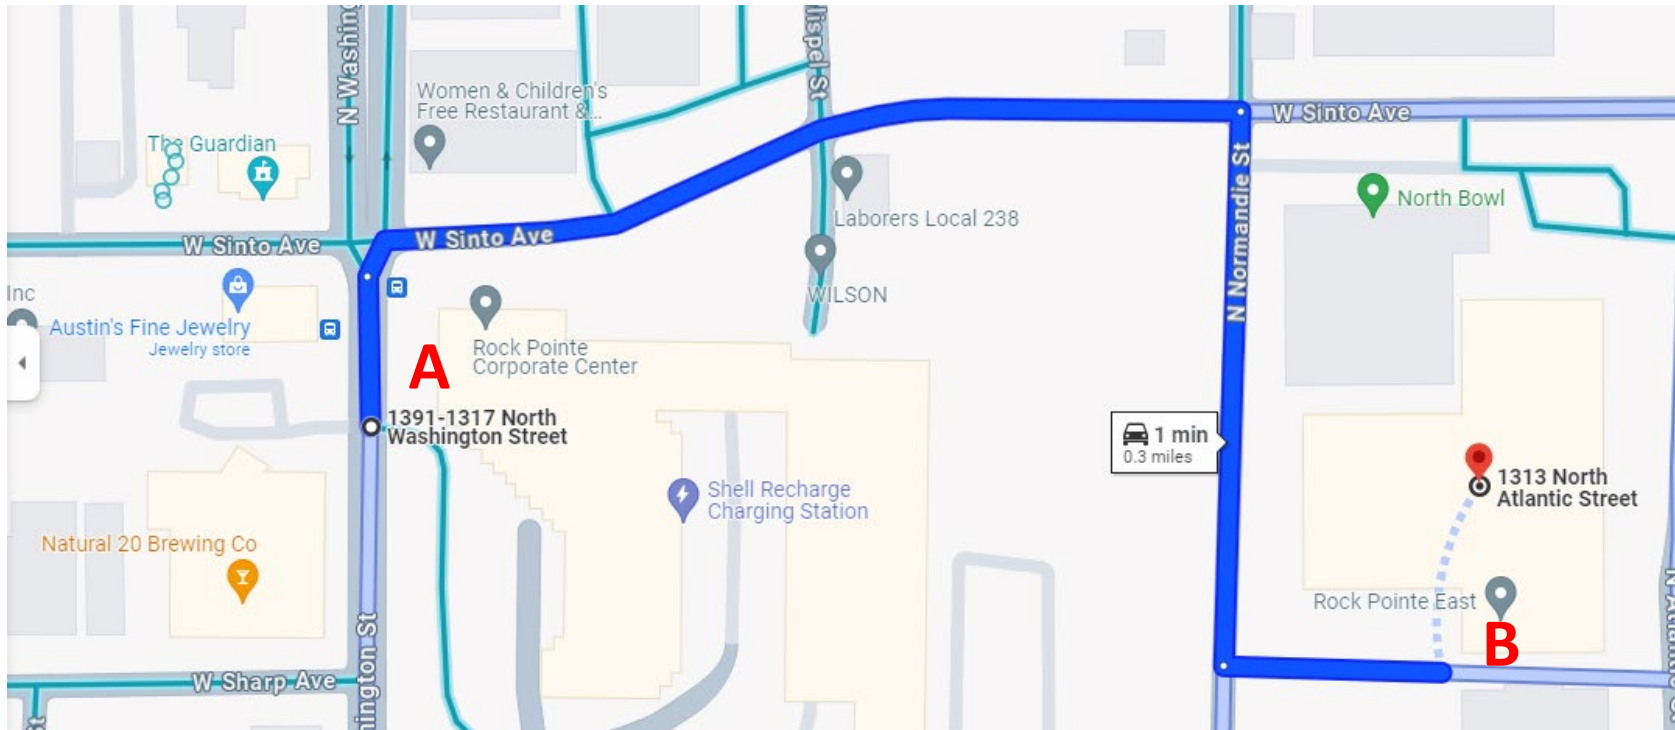

ALTCEW 1313 NORTH ATLANTIC STREET, SUITE 3000 DIRECTIONS

From ALTCEW's Former Location at the Rock Pointe Corporate Campus entrance

Phone: 509-458-2509

A = Rock Pointe Corporate Campus Entrance Ramp

B = ALTCEW's New 1313 North Atlantic Street Location

Directions:

- From the Rock Pointe Campus Entrance ramp, **HEAD NORTH** on N. Washington Street
- **TURN RIGHT** onto W. Sinto Avenue
- **TURN RIGHT** onto N. Normandie Street
- **TURN LEFT** into the 1313 N. Atlantic Street office building parking lot
- The Lobby entrance will be the building on the left
- ALTCEW is on the third floor in Suite 3000, right next to the elevators

ALTCEW 1313 NORTH ATLANTIC STREET, SUITE 3000 DIRECTIONS

From ALTCEW's Former Location at Rock Pointe Tower (316 W. Boone, Suite 260)

Phone: 509-458-2509

A = ALTCEW's Former Rock Pointe Tower Location

B = ALTCEW's New 1313 North Atlantic Street Location

Directions:

- From Rock Pointe Tower, leave Rock Pointe Campus via the west entry/exit ramp toward N. Normandie Street
- **TURN LEFT** onto N. Normandie Street
- **TURN RIGHT** into the 1313 N. Atlantic Street office building parking lot
- The Lobby entrance will be the building on the left
- ALTCEW is on the third floor in Suite 3000, right next to the elevators