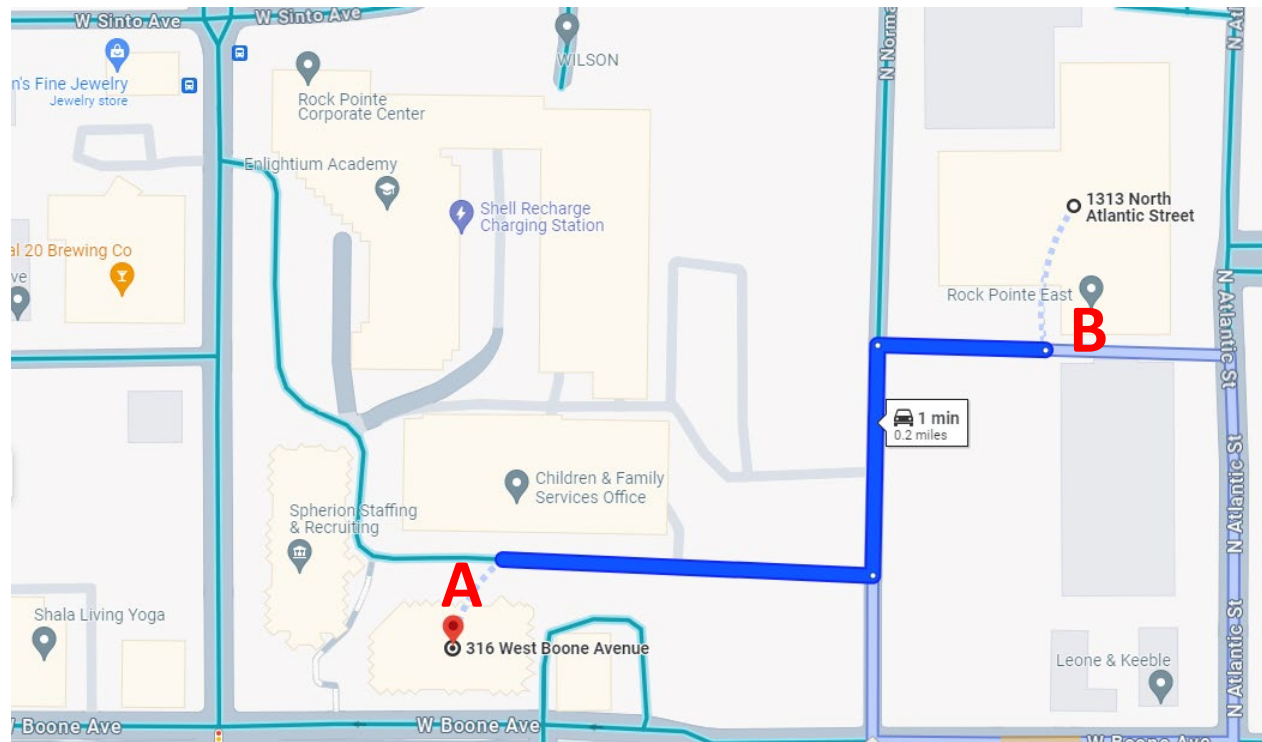

ALTCEW 1313 NORTH ATLANTIC STREET, SUITE 3000 DIRECTIONS

From ALTCEW's Former Location at the Rock Pointe Corporate Campus entrance

Phone: 509-458-2509

A = Rock Pointe Corporate Campus Entrance Ramp

B = ALTCEW's New 1313 North Atlantic Street Location

Directions:

- From the Rock Pointe Campus Entrance ramp, **HEAD NORTH** on N. Washington Street
- **TURN RIGHT** onto W. Sinto Avenue
- **TURN RIGHT** onto N. Normandie Street
- **TURN LEFT** into the 1313 N. Atlantic Street office building parking lot
- The Lobby entrance will be the building on the left
- ALTCEW is on the third floor in Suite 3000, right next to the elevators

ALTCEW 1313 NORTH ATLANTIC STREET, SUITE 3000 DIRECTIONS

From ALTCEW's Former Location at Rock Pointe Tower (316 W. Boone, Suite 260)

Phone: 509-458-2509

A = ALTCEW's Former Rock Pointe Tower Location

B = ALTCEW's New 1313 North Atlantic Street Location

Directions:

- From Rock Pointe Tower, leave Rock Pointe Campus via the west entry/exit ramp toward N. Normandie Street
- **TURN LEFT** onto N. Normandie Street
- **TURN RIGHT** into the 1313 N. Atlantic Street office building parking lot
- The Lobby entrance will be the building on the left
- ALTCEW is on the third floor in Suite 3000, right next to the elevators